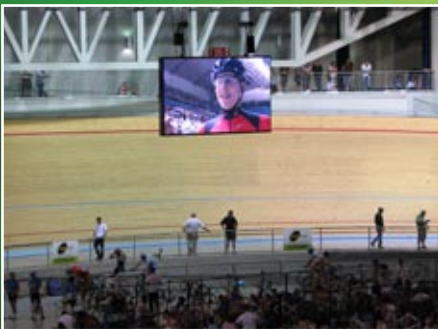

**The
BIG SCREEN
Company**

RT20 LED Super Screen

**Race-Tech supply high quality LED Super Screens
Hire and Purchase options are available**

The RT20 uses Barco's 10XP technology with visual 10mm resolution
This higher resolution per square metre, allows customers to get closer to this unobtrusive Super Screen

This innovative new portable LED screen is operable within minutes
and can be easily positioned when compared to other LED screens

Make your Next Event a Special Event !

Further information visit

www.thebigscreencompany.com.au